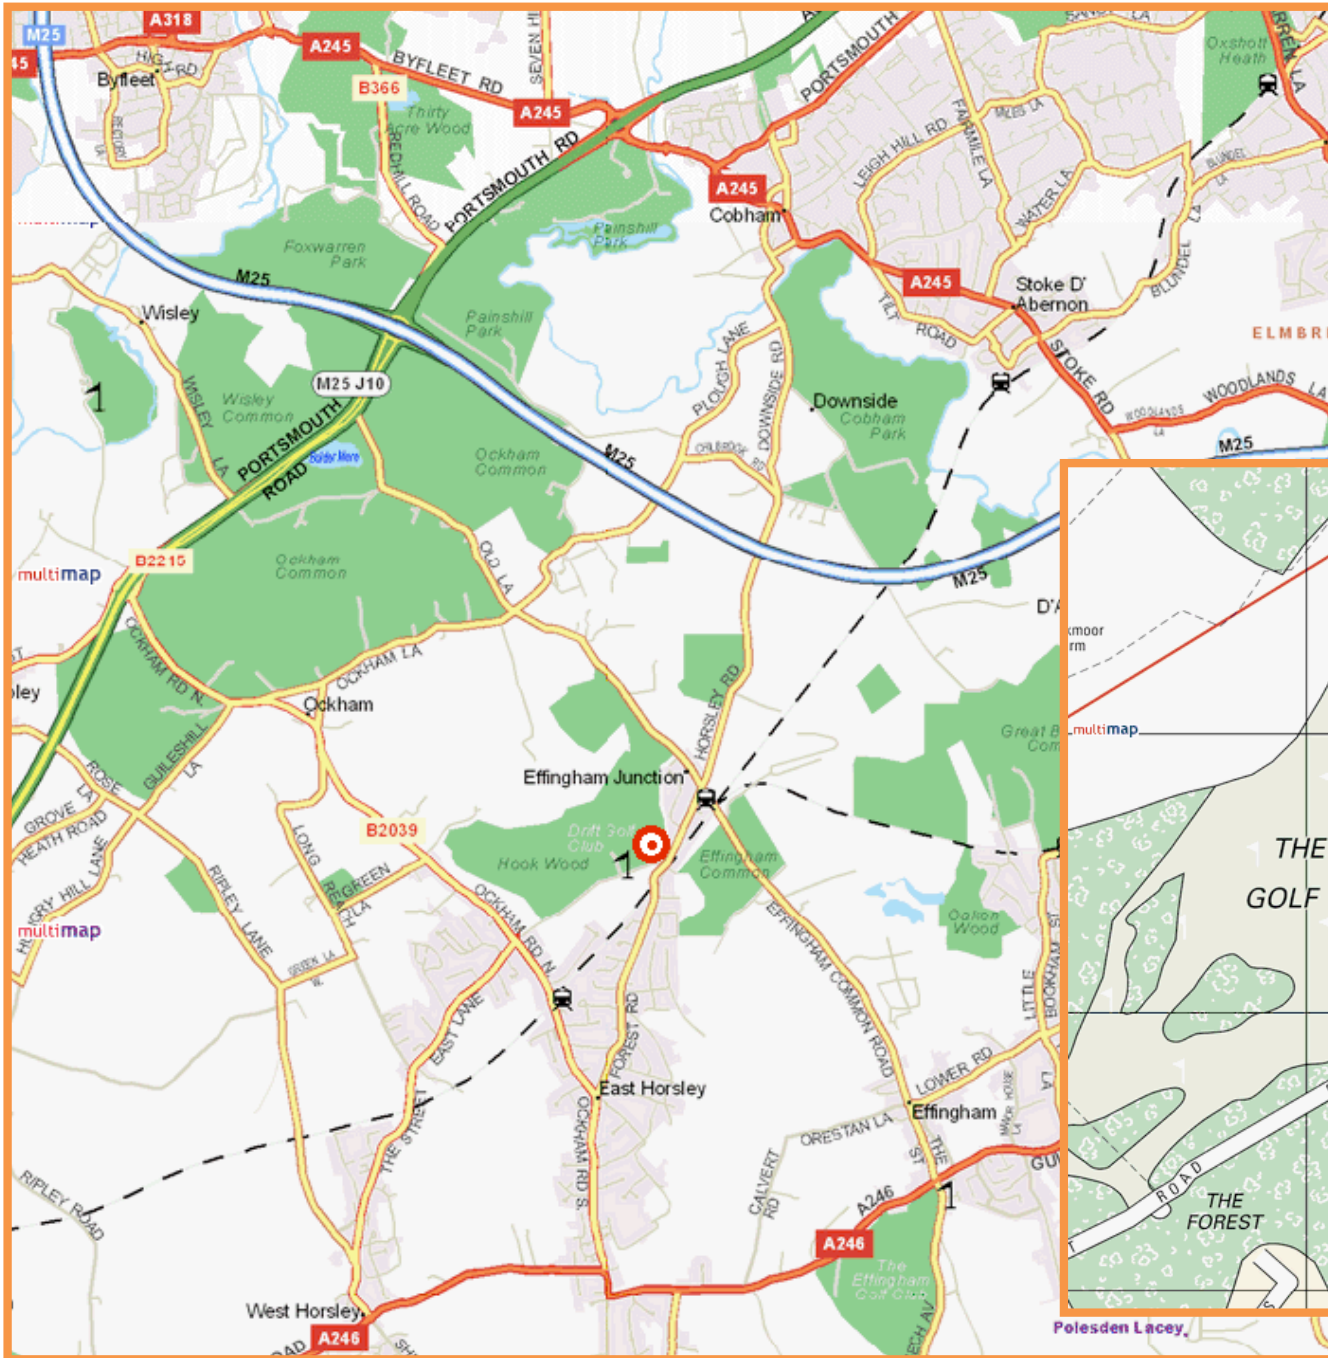

VISIONMILL

Rookhurst, Forest Road, East Horsley, Surrey. KT24 5HD

T: 01483 280041